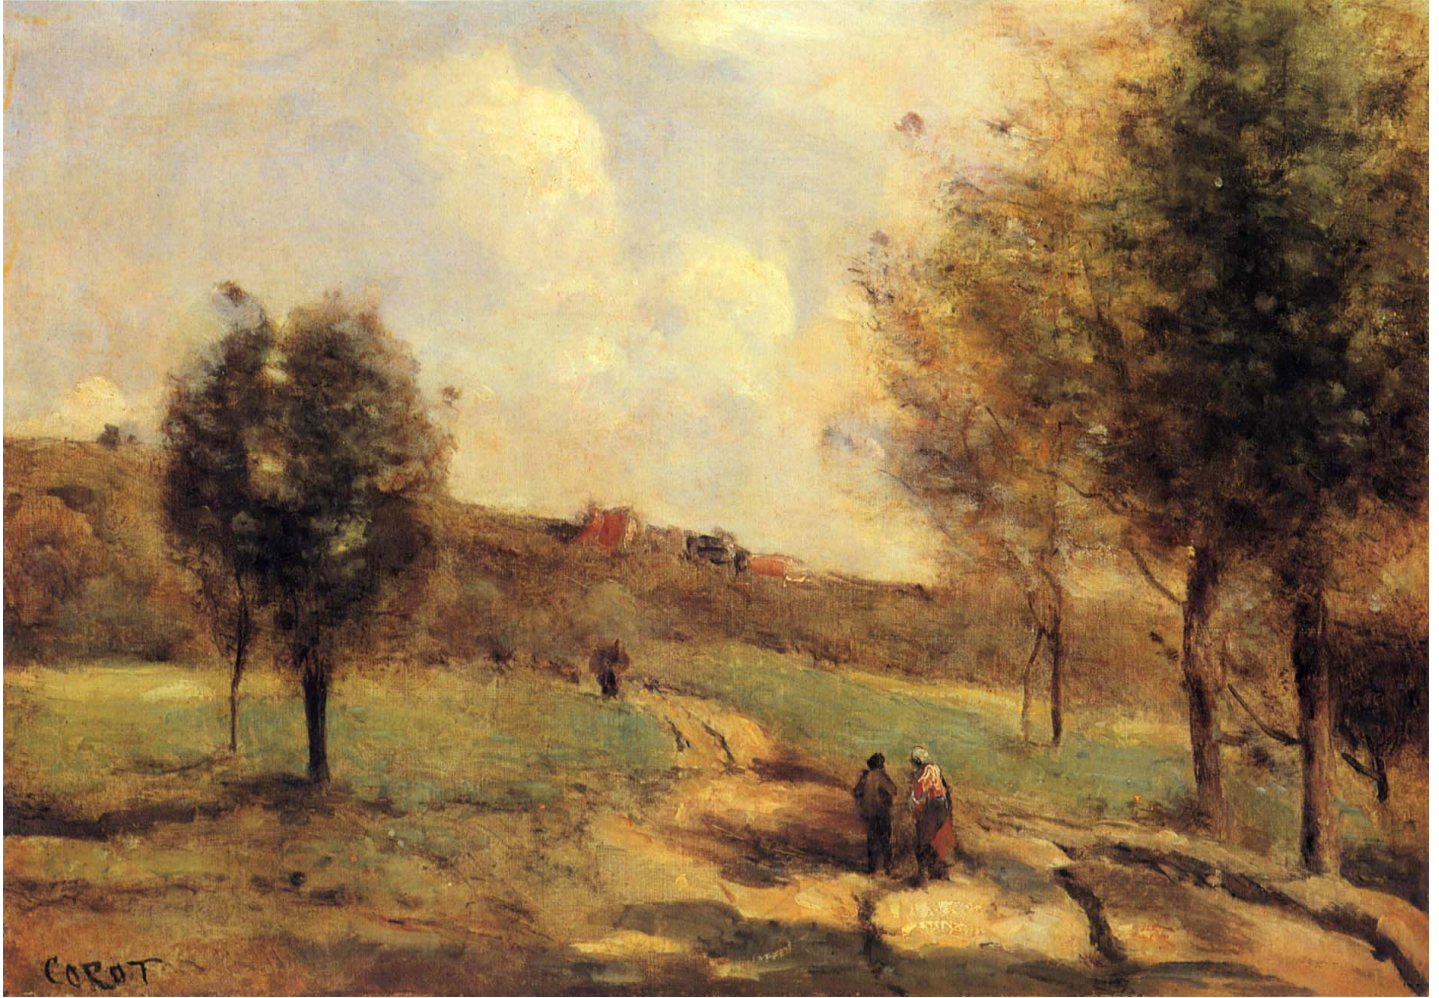

CRITERION

Jean Baptiste Camille Corot, *Coubron - Route Montante*, ca.1870
Oil on canvas, 10 x 14 in. (25.4 x 35.6 cm)
COR-007-PA