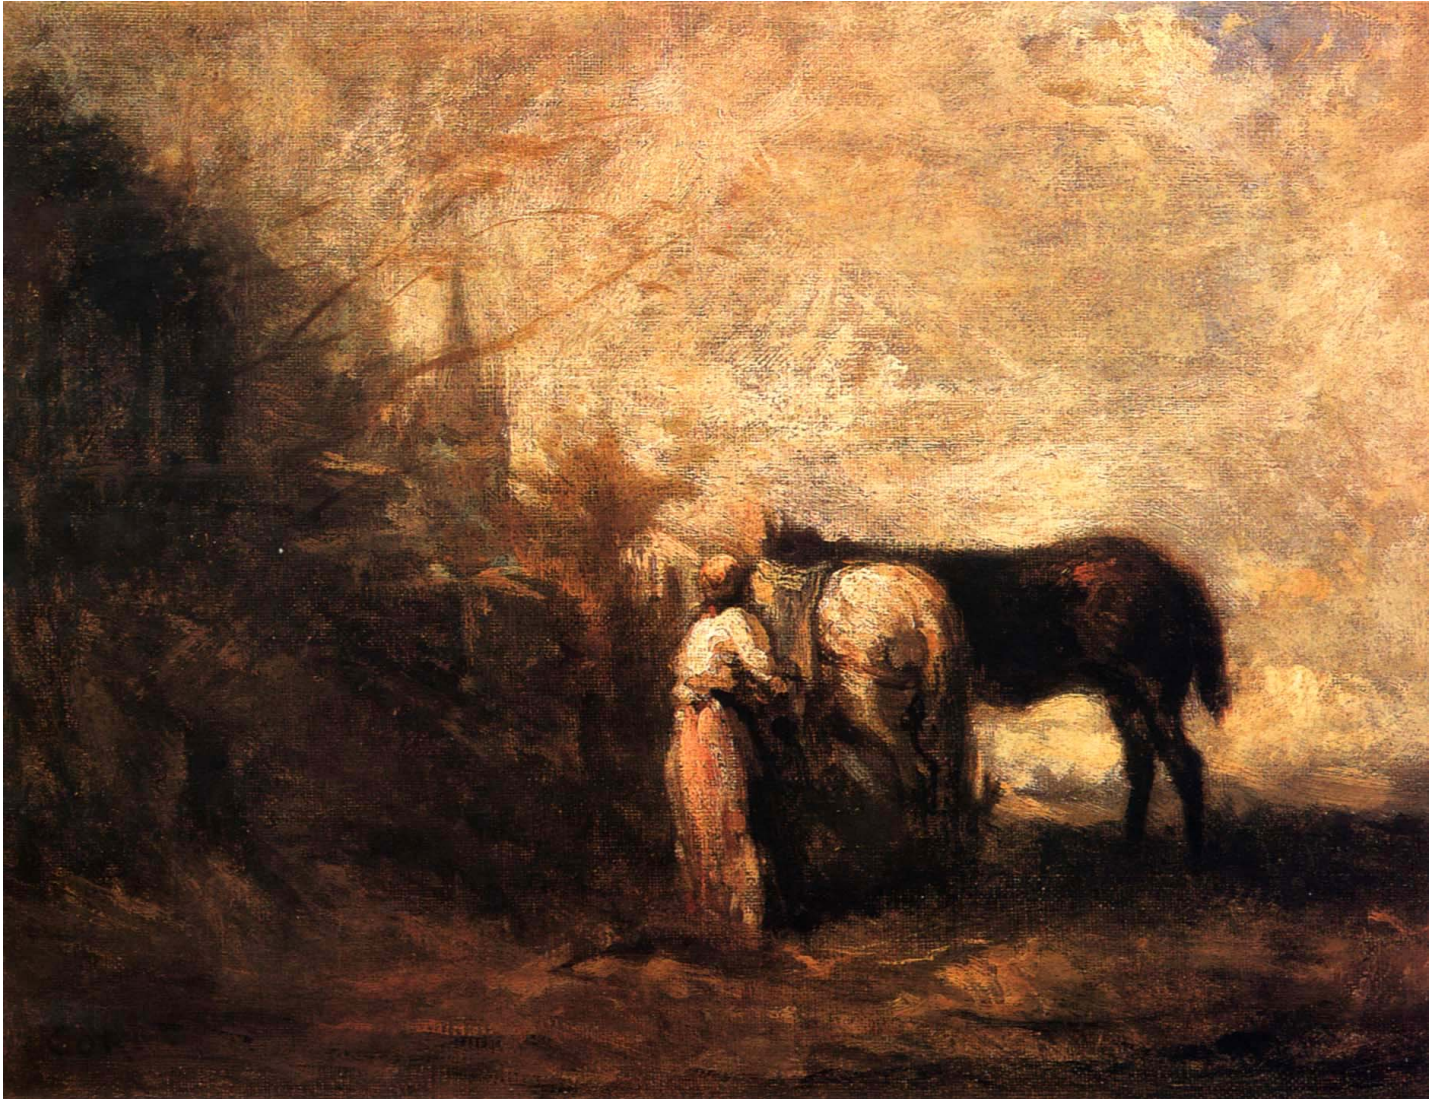

CRITERION

Jean Baptiste Camille Corot, *Les Chevaux de Wouvermans*, 1872-74

Oil on canvas, 10 1/4 x 13 3/8 in. (26 x 34 cm)

COR-004-PA